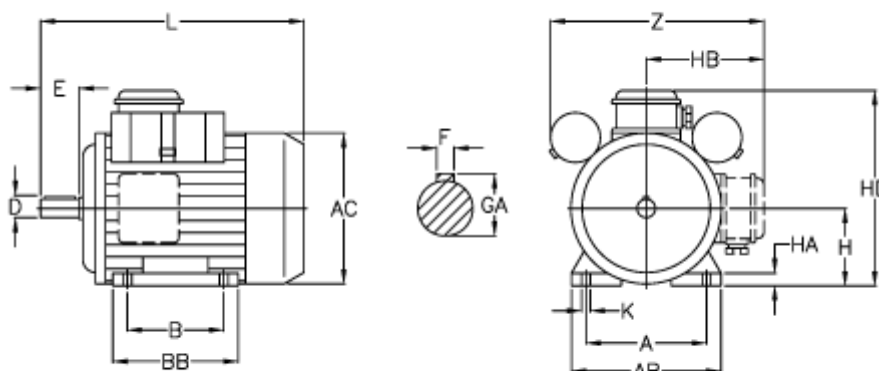

Article number: 25025462002

Description: ICME Single-phase motor MD71 A4 0,25KW
4 - 1400 rpm 1x230 Volt 50Hz B3 with starting & running capacitor

Measures

A = 112	H = 71
AB = 144	HA = 12
AC = 137	HB = 107
B = 90	K = 7
D = 14	L = 268
E = 30	Z = 210
F = 5	
GA = 16	